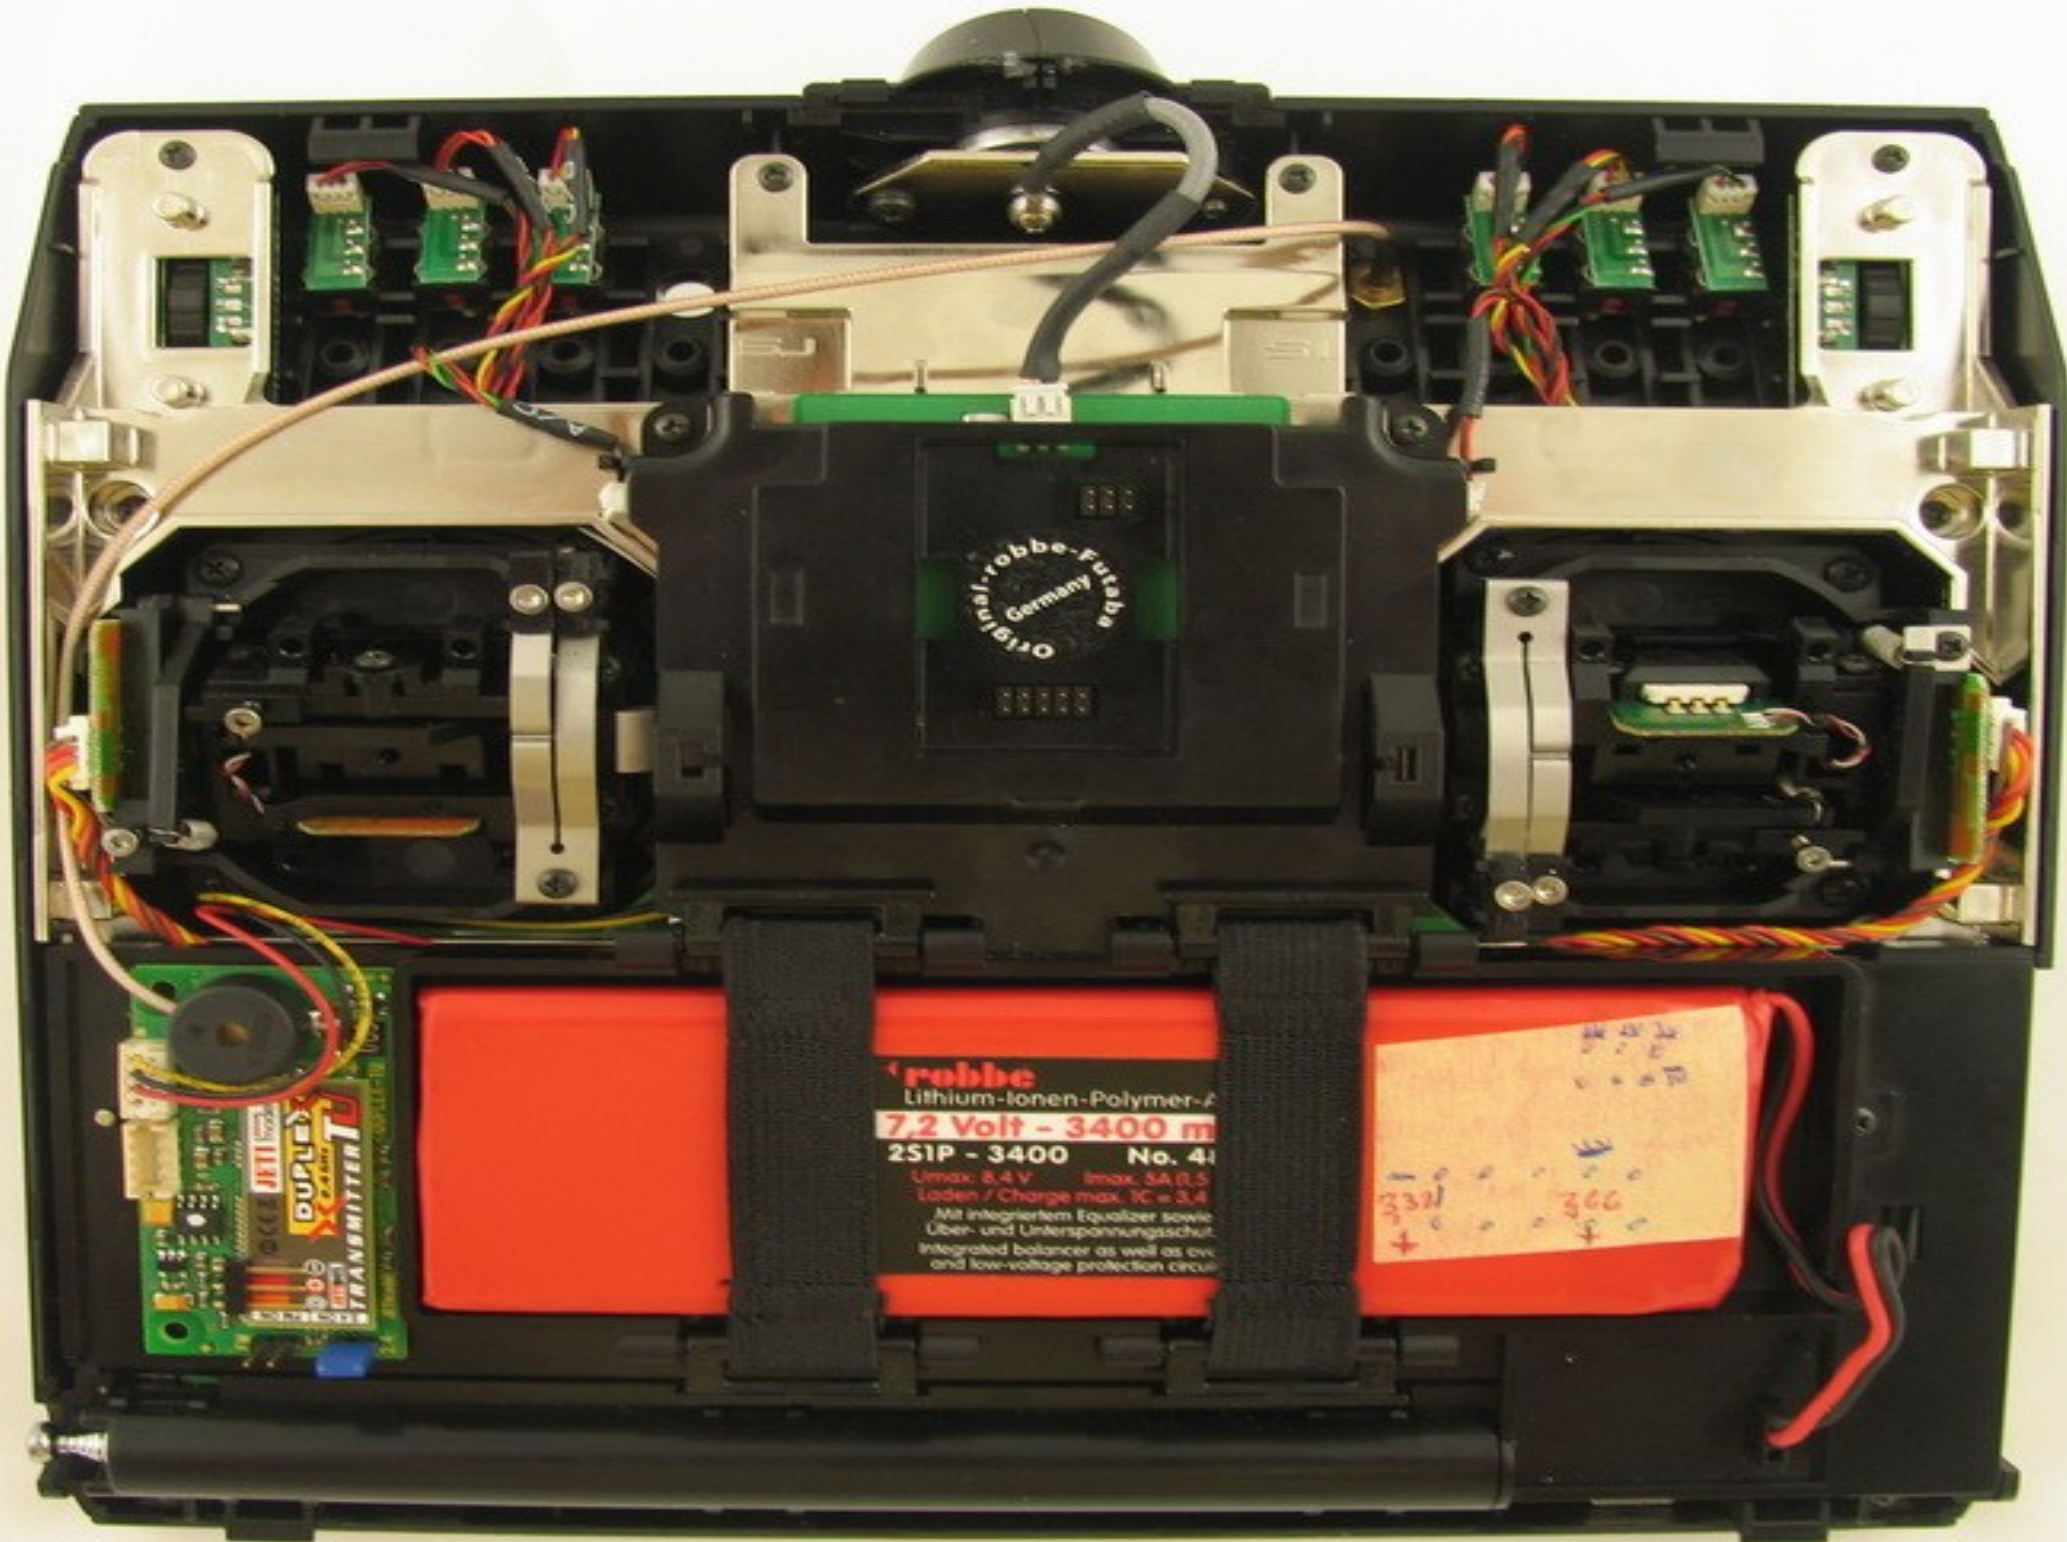

INPUT

TO FM

±

JETIBO

.4GHz

Transmitter module

ID:00400774
MADE IN TAIWAN

Digital Proportional System
Futaba

RESOLUTION
30