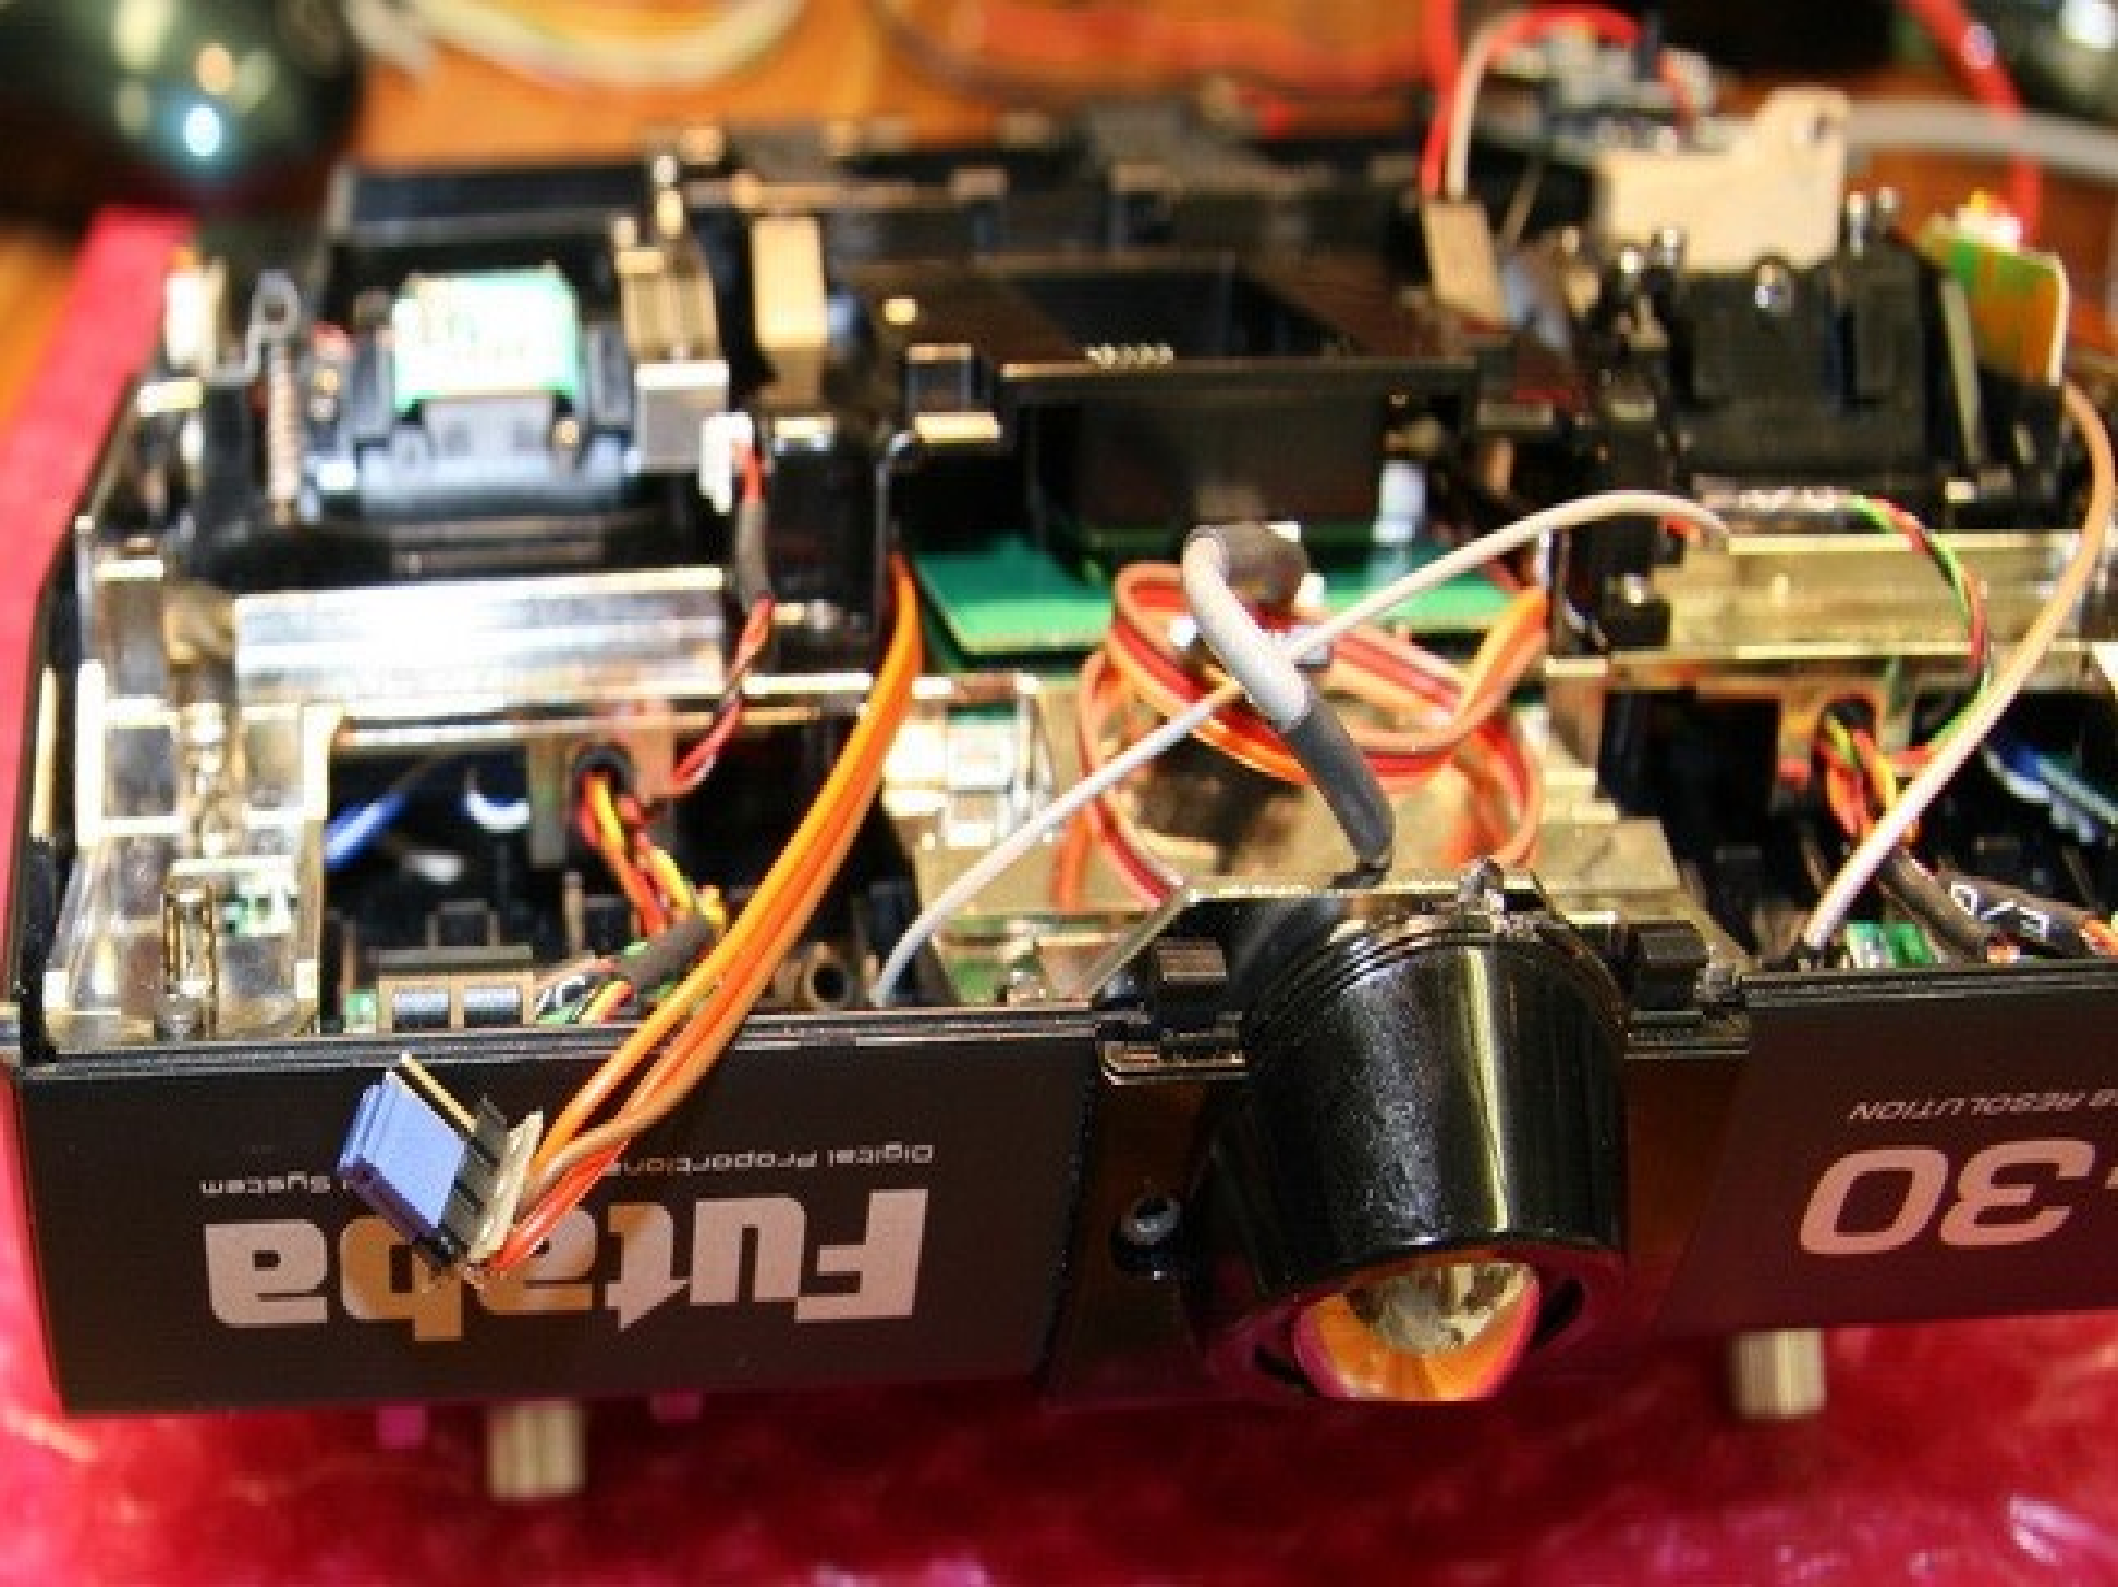

INPUT

TO FM

±

JETIBO

.4GHz

Transmitter module

ID:00400774
MADE IN TAIWAN

Digital Proportional System
Futaba

RESOLUTION
30