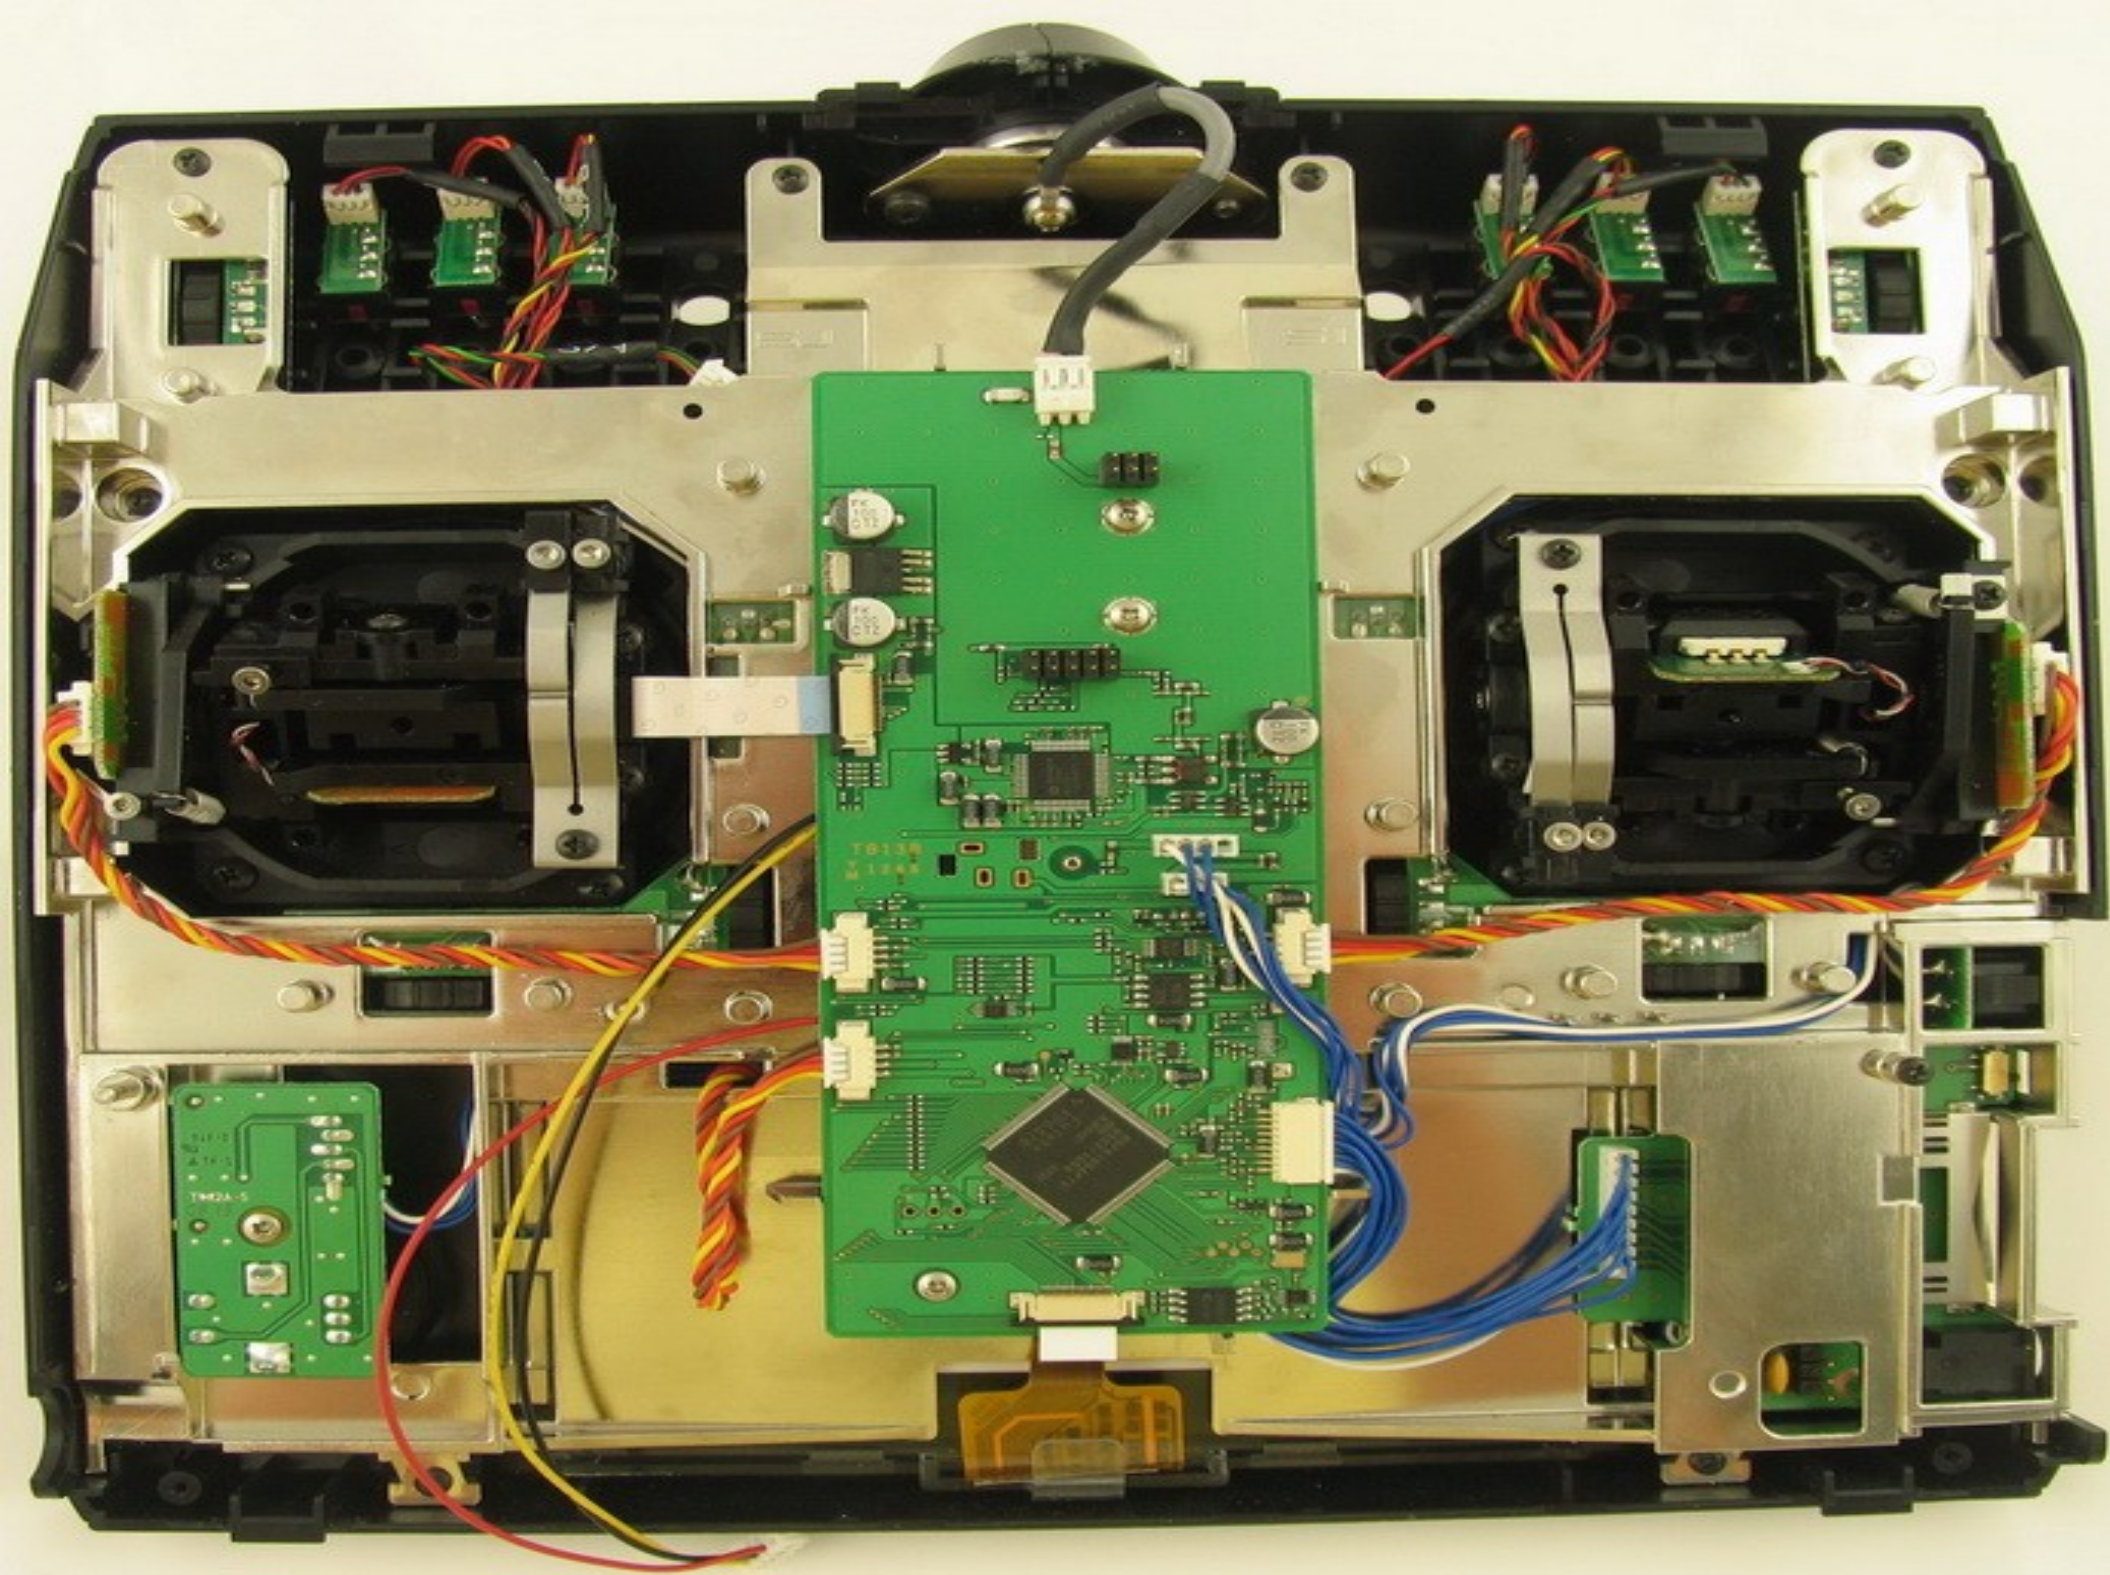

INPUT

TO FM

±

JETIBO

.4GHz

Transmitter module

ID:00400774
MADE IN TAIWAN

Digital Proportional System
Futaba

RESOLUTION
30