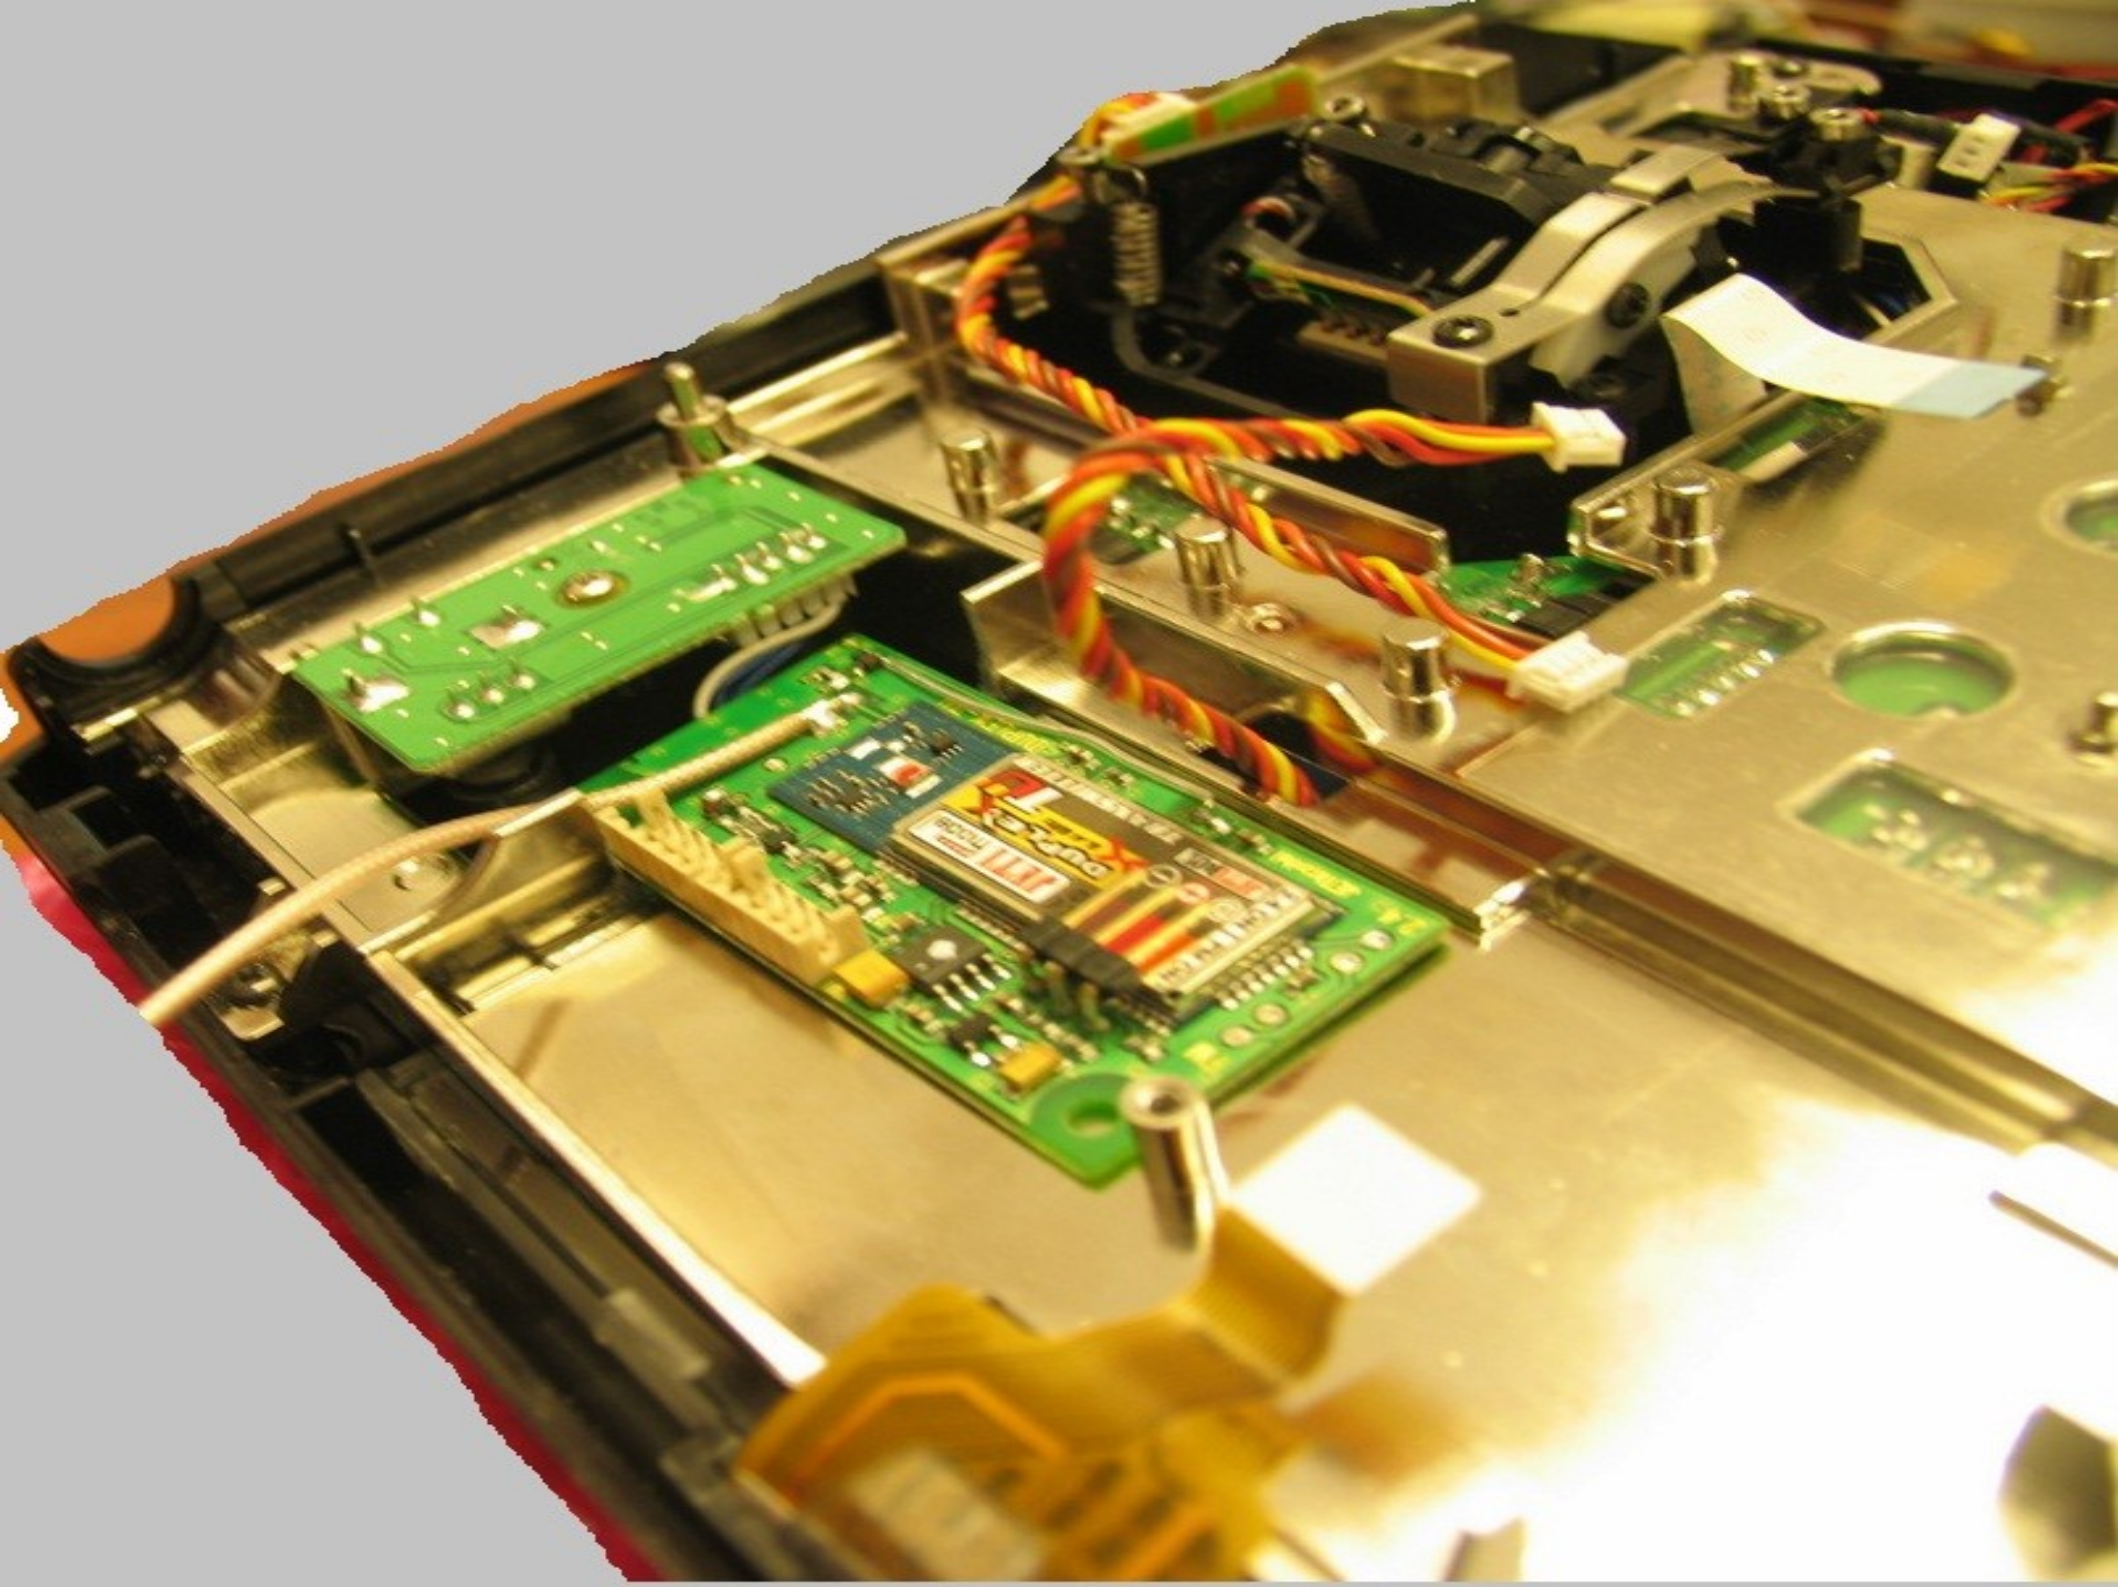

INPUT

TO FM

±

JETIBO

.4GHz

Transmitter module

ID:00400774
MADE IN TAIWAN

Digital Proportional System
Futaba